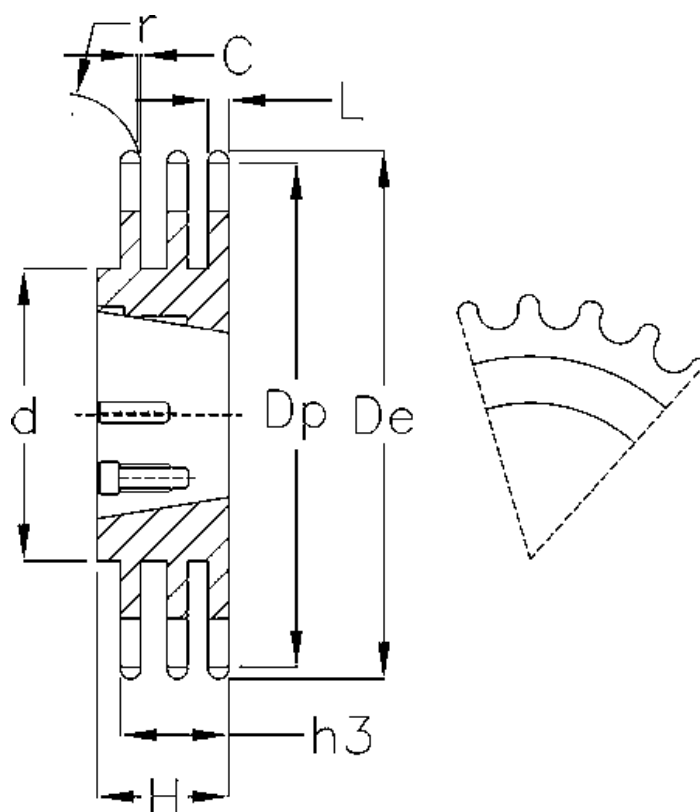

# Data Sheet

Article number: 616033008095

Description: Taperbored sprocket 16 B-3 Z=95 triplex  
for bushing 4030

## Measures

Bushing = 4030  
C = 2.5  
Chain = 16 B-3  
Chain size = 1" x 17,02 mm  
d = 216  
De = 781.7  
Dp = 786.22  
H = 79.6

h3 = 79.6  
Material = Stål  
No. of teeth = 95  
r = 26